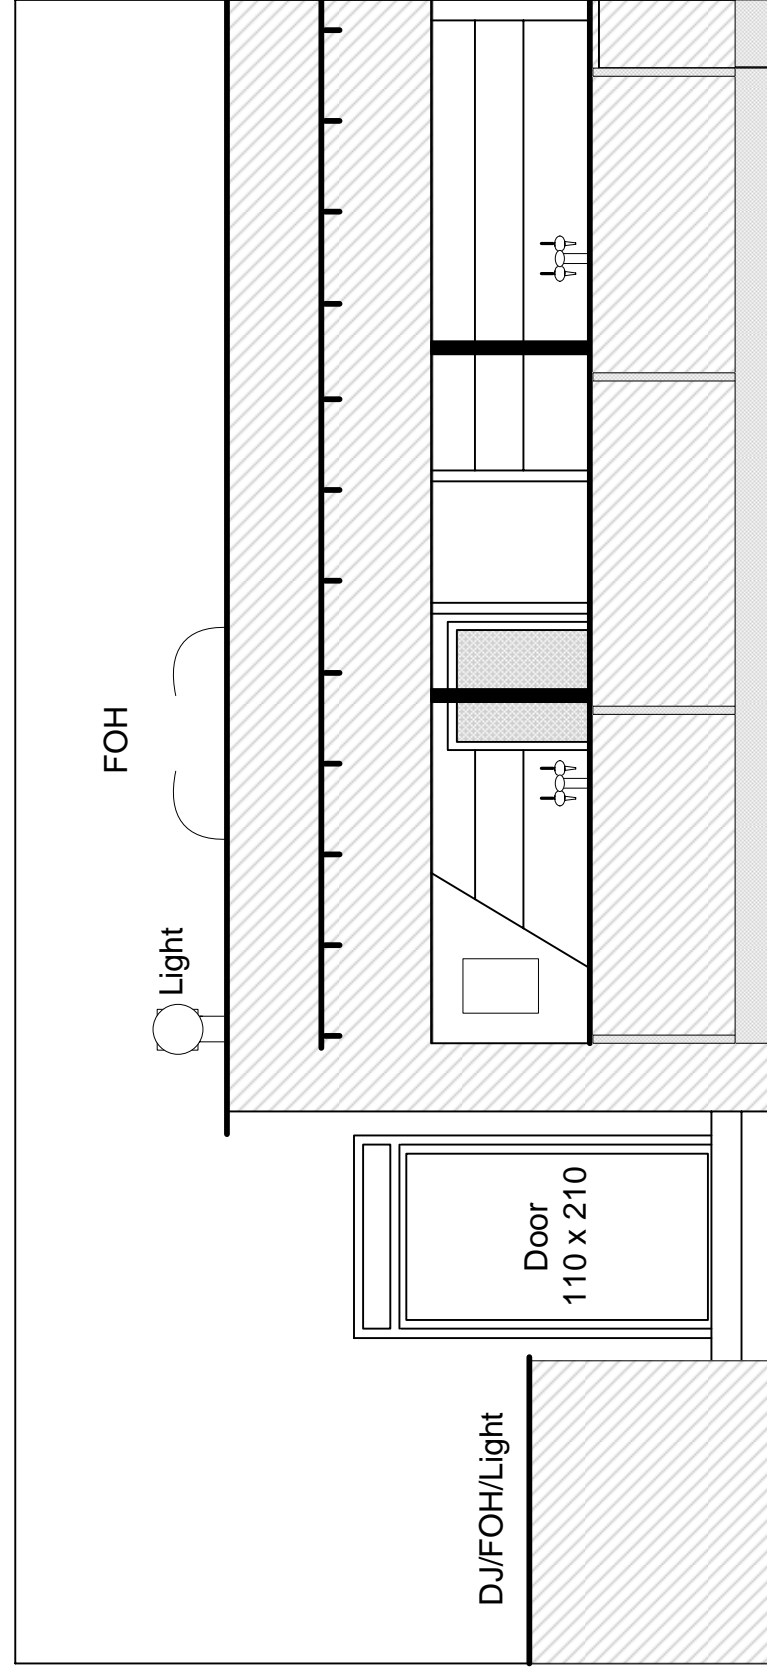

Musikens Hus
Venue: overview & FOH- placement
Auth: Sven Jansson
Scale 1:50 in A3

Musikens Hus
Venue: stage & bar
Auth: Sven Jansson
Scale 1:50 in A3