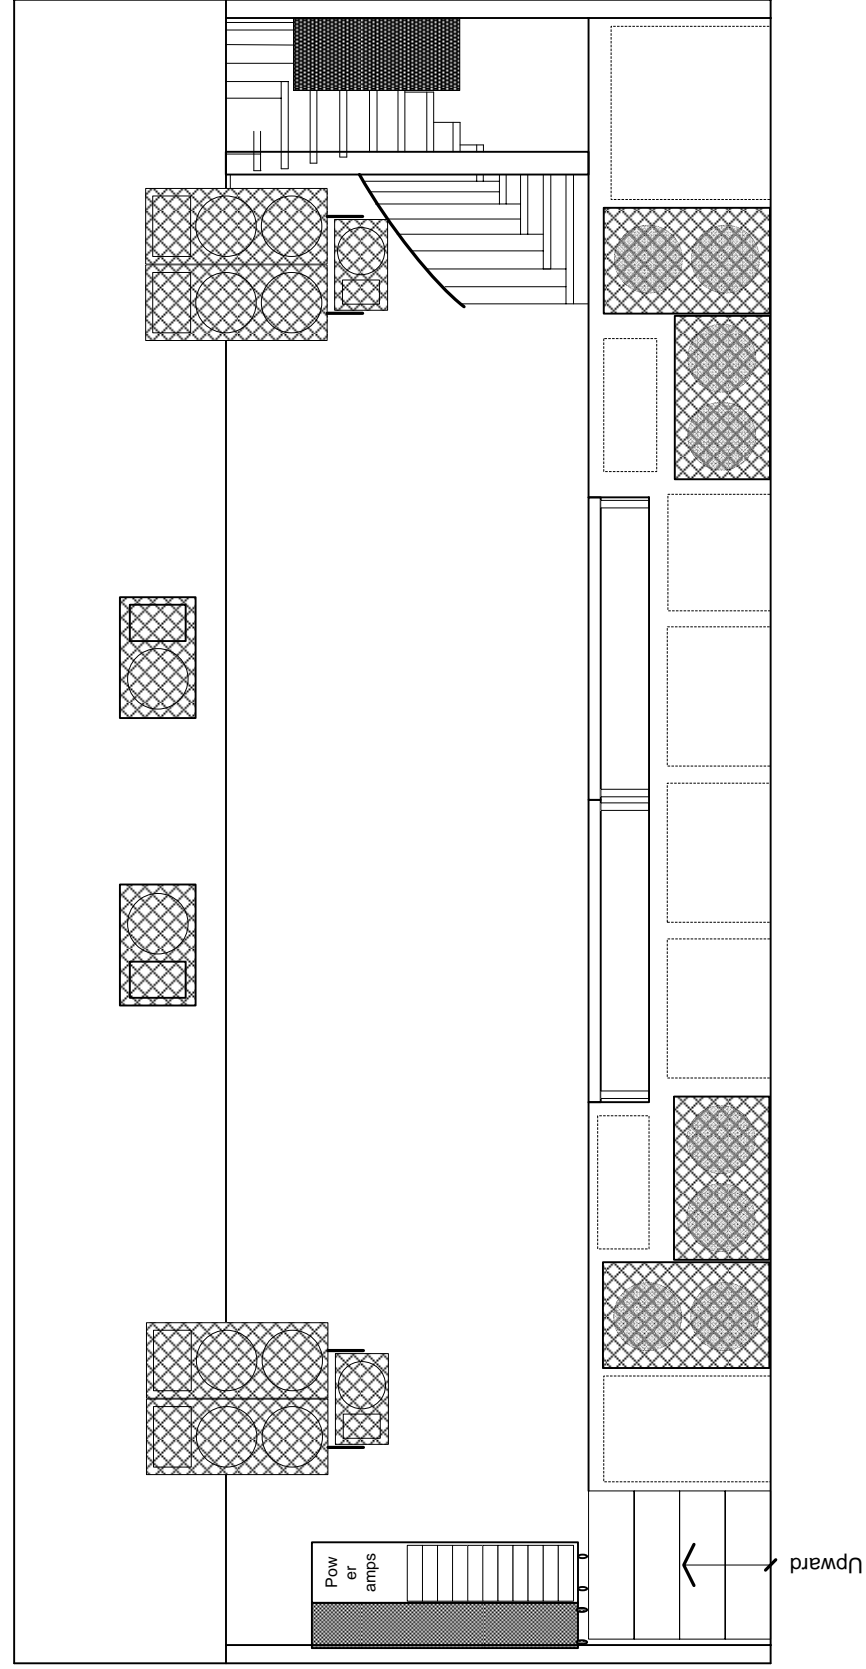

Musikens Hus
Venue: overview & FOH- placement
Auth: Sven Jansson
Scale 1:50 in A3

Musikens Hus
Venue: stage & bar
Auth: Sven Jansson
Scale 1:50 in A3